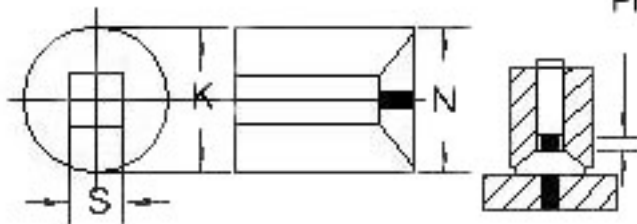

THE TUFNUT® WORKS

P.O. Box 39 Tesuque, NM 87574

A DIVISION OF
SANTA FE SYSTEMS, INC.

(505) 424-1954 NM
(505) 424-1956 FAX
(800) 227-0949 WATS
email: tufnut@tufnut.com

Tri-Groove Nuts

Driver Sockets

Nominal Nut Size	D Maximum Nut Diameter	E Nominal Nut Height	Socket Number	K Outside Diameter-Drive End	N Outside Diameter-Socket End	S Sq. Socket Nominal
10-24	.654	.265	TGSS	.746	.750	.375
1/4-20	.630	.265	TGSS	.746	.750	.375
5/16-18	.815	.345	TGSM	.988	.994	.375
3/8-16	.817	.345	TGSM	.988	.994	.375
1/2-13	.818	.348	TGSL	.988	.996	.375