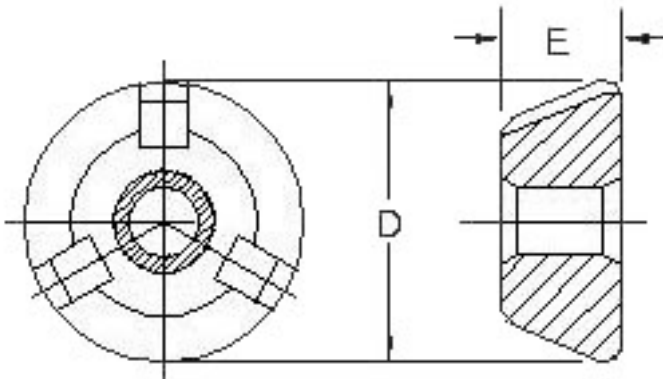

THE TUFNUT® WORKS

P.O. Box 39 Tesuque, NM 87574

A DIVISION OF
SANTA FE SYSTEMS, INC.

(505) 424-1954 NM
(505) 424-1956 FAX
(800) 227-0949 WATS
email: tufnut@tufnut.com

Tri-Groove Nuts

Driver Sockets

Nominal Nut Size	D Maximum Nut Diameter	E Nominal Nut Height	Socket Number	K Outside Diameter-Drive End	N Outside Diameter-Socket End	S Sq. Socket Nominal
10-24	.654	.265	TGSS	.746	.750	.375
1/4-20	.630	.265	TGSS	.746	.750	.375
5/16-18	.815	.345	TGSM	.988	.994	.375
3/8-16	.817	.345	TGSM	.988	.994	.375
1/2-13	.818	.348	TGSL	.988	.996	.375